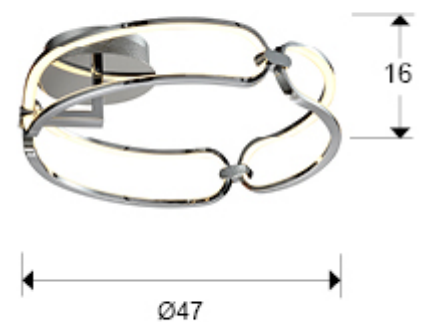

Colette

786485

Recommended product

Flush Ceiling Lamps

Small ceiling lamp, LED, made of aluminium, chrome finish. Opal silicone diffusers. 37W LED, 3330 lm, 3000 K. DIMMABLE.

This product includes LED drivers with 0-10V dimming. To use it with wall dimmer, use just this type of dimmer. Any other type would damage the LED driver. · This lamp is supplied with GRAVITY TOGGLES, to improve ceiling fixing.

GENERAL INFORMATION

Catalogue: i42 Iluminación
Page: 130
EAN Code: 8435435327804
Type: Flush Ceiling Lamps
Collection: Colette

SIZES

Sizes: Ø 47.0 ↓ 16.0 cm
Weight: 1.6 Kg

SIZES WITH PACKAGING

Weight: 2.7 Kg
Volume: 0.0710m³
Sizes: ↔ 54.0 ↓ 24.0 ↗ 54.0 cm

DRIVER LED

Make: SCHULLER
Model: 74041
Quantity: 1 Units
Dimmable: Sí
Type of dimming: Triac&0-10V
Maximum power: 40W
Frequency: 50-60 Hz
Primary voltage: 180-240 V
Type: Voltaje constante
Secondary voltage: 24 V
Sizes: ↔ 13,2 ↓ 2,8 ↗ 4,4 cm

ADDITIONAL INFORMATION

Material: Aluminium, silicone
Finish: Chromed, opal